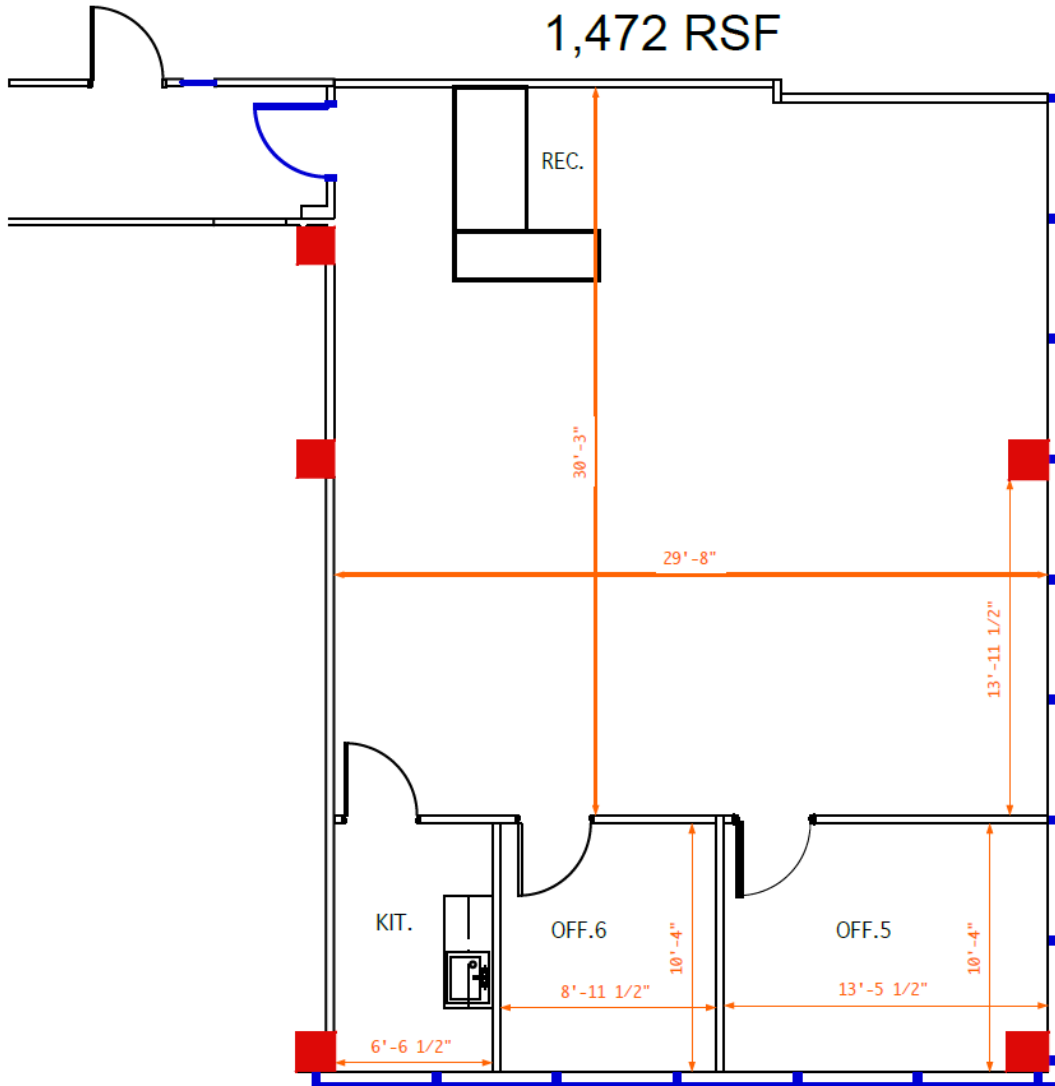

SUITE 260
1,472 RSF

1,472 sq. ft. available for lease
14110 Dallas Parkway – Suite 260

For Leasing Information Contact:
Asa Reilly
Good Signature Management
(214) 752-0205
Leasing@goodsignature.com
www.goodsignature.com
