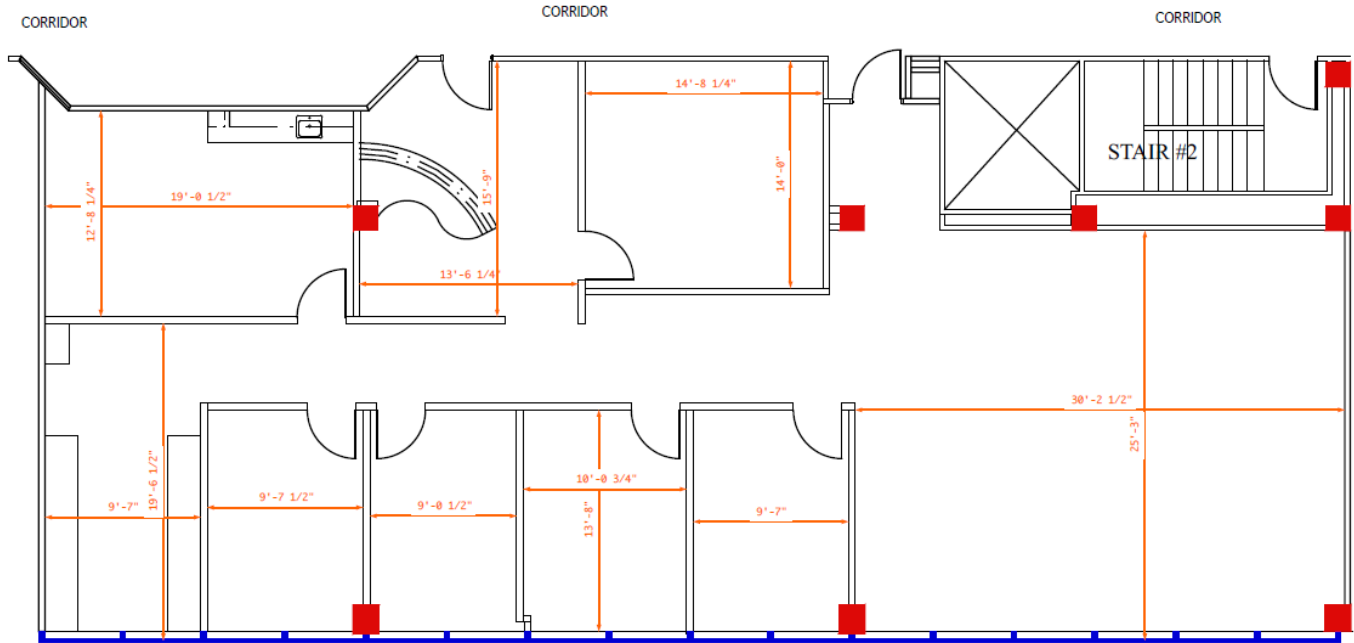

SUITE 250
2,983 RSF
VACANT

2,983 sq. ft. available for lease
14110 Dallas Parkway – Suite 250

For Leasing Information Contact:
Asa Reilly
Good Signature Management
(214) 752-0205
Leasing@goodsignature.com
www.goodsignature.com