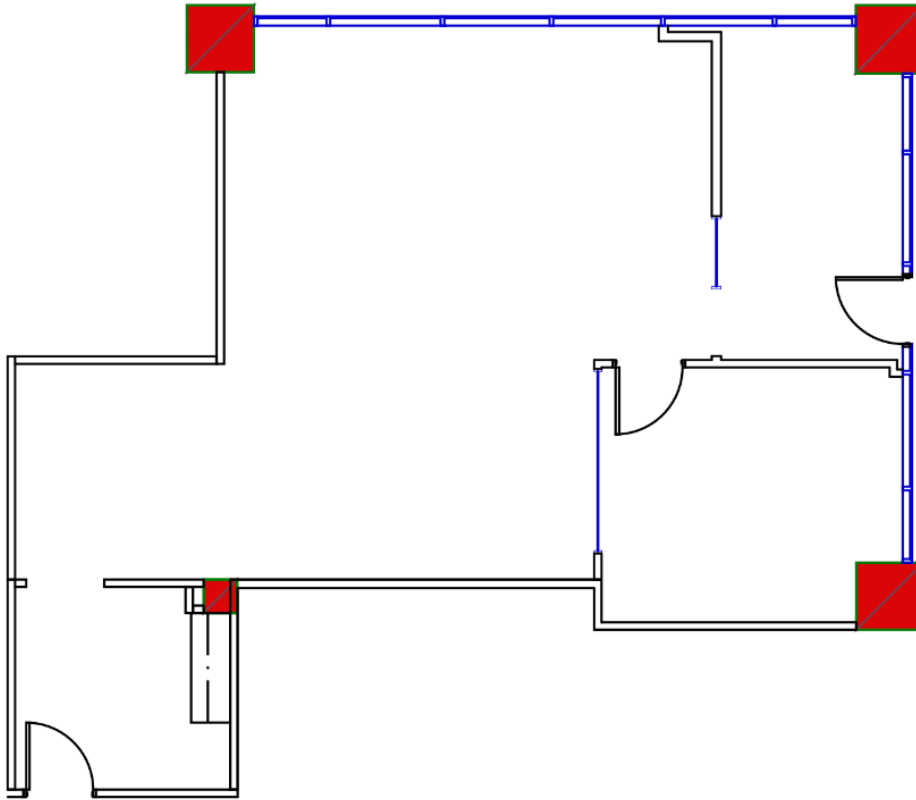

SUITE 160
1,201 RSF
AVAILABLE

Suite 160 - 1,201 sq. ft. available for lease
14110 N. Dallas Parkway

For Leasing Information Contact:
Asa Reilly
Good Signature Management
(214) 752-0205
Asa@goodsignature.com
www.goodsignature.com
