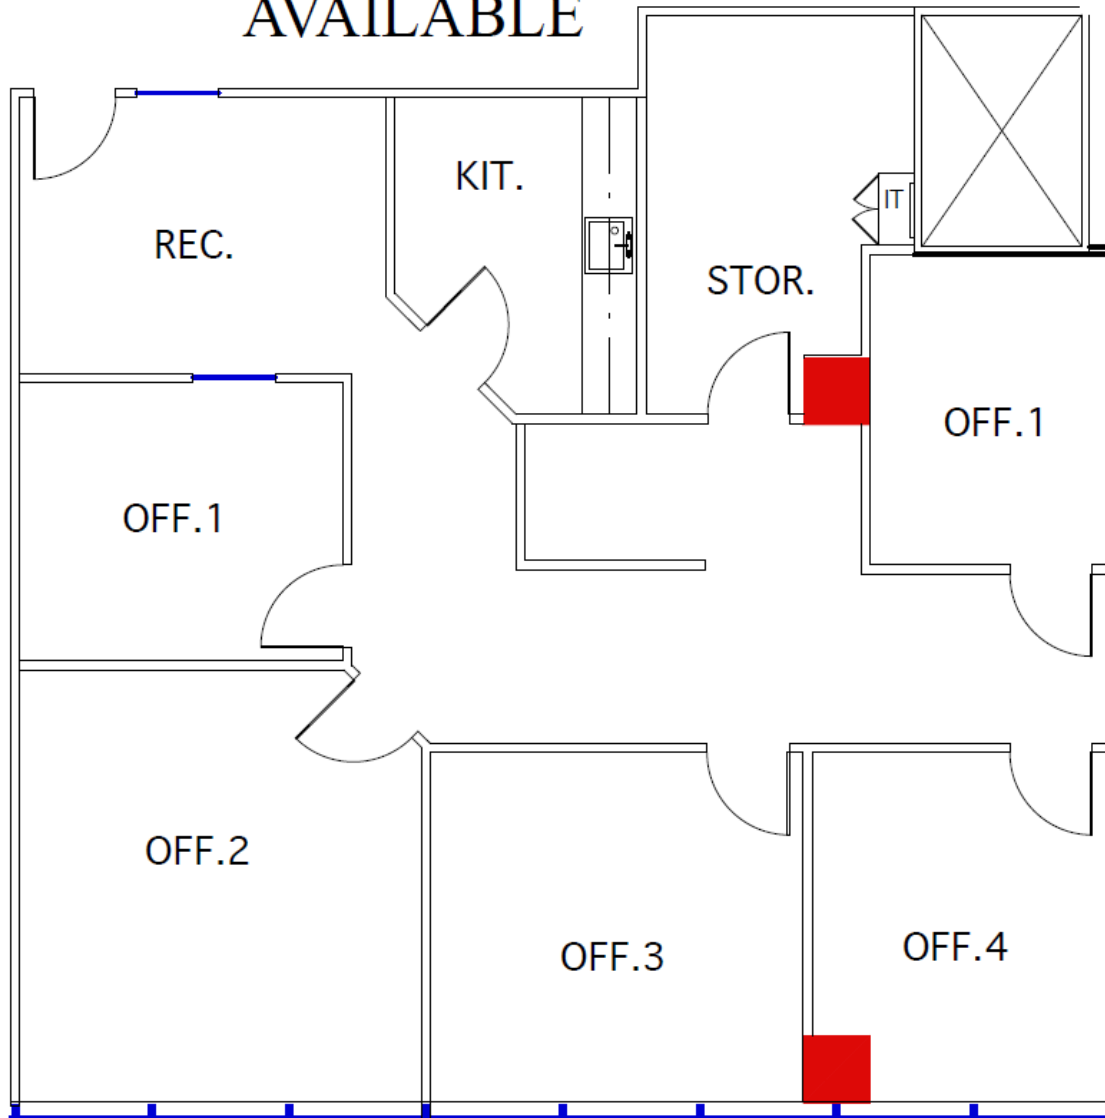

SUITE 240
1,738 RSF
AVAILABLE

1,738 sq. ft. available for lease
14114 N. Dallas Parkway – Suite 240

For Leasing Information Contact:
Asa Reilly
Good Signature Management
(214) 752-0205
Asa@goodsignature.com
www.goodsignature.com
