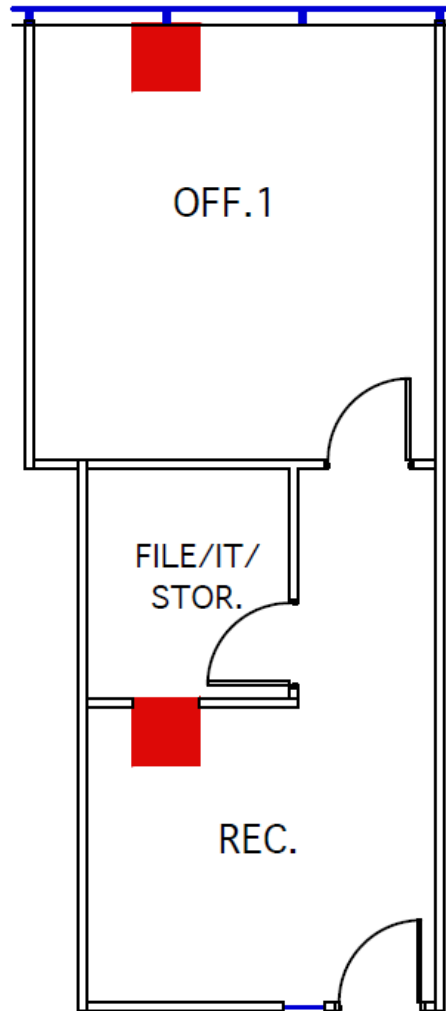

SUITE 210  
583 Sq. Ft.  
AVAILABLE

583 sq. ft. available for lease  
14114 N. Dallas Parkway – Suite 210

---

For Leasing Information Contact:  
Asa Reilly  
Good Signature Management  
(214) 752-0205  
[Asa@goodsignature.com](mailto:Asa@goodsignature.com)  
[www.goodsignature.com](http://www.goodsignature.com)