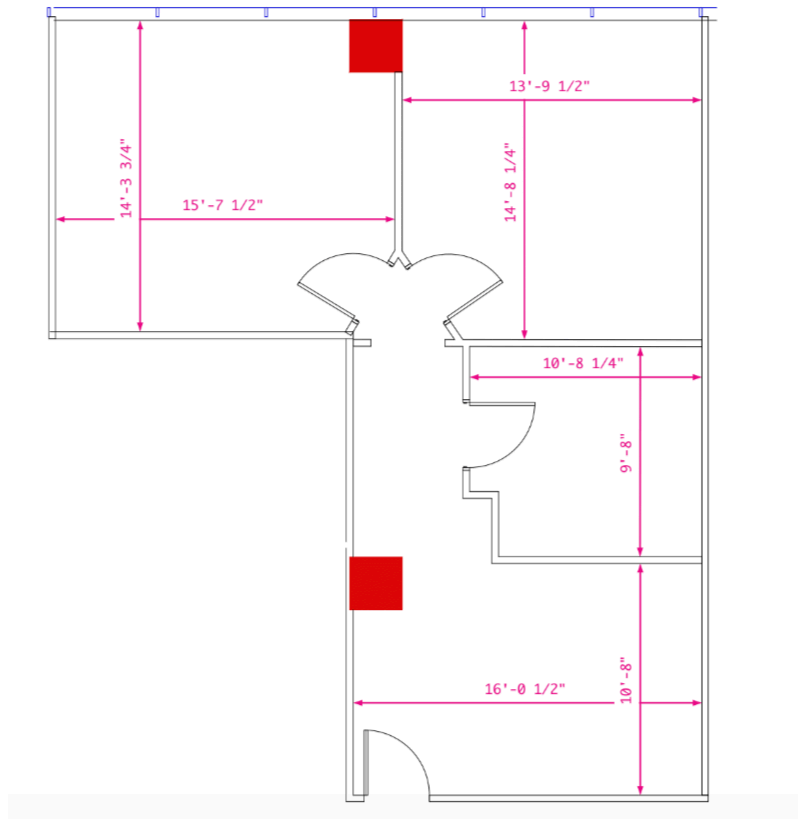

SUITE 475
932 RSF
AVAILABLE

932 sq. ft. available for lease
14114 N. Dallas Parkway – Suite 475

For Leasing Information Contact:
Asa Reilly
Good Signature Management
(214) 752-0205
Asa@goodsignature.com
www.goodsignature.com
