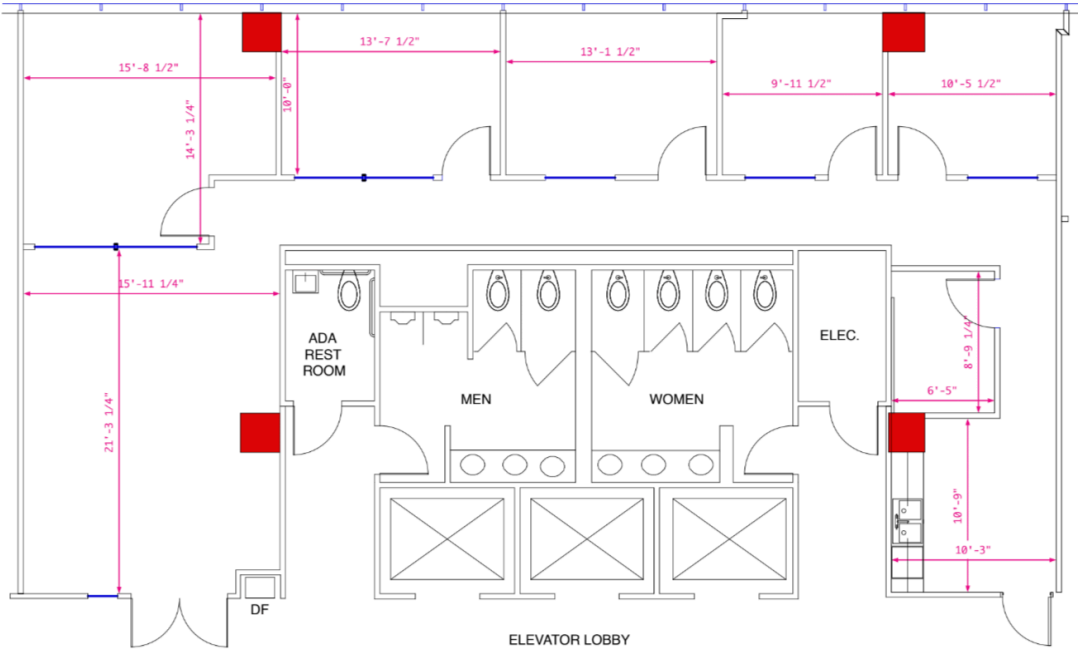

SUITE 330  
1,799 RSF  
AVAILABLE

1,799 sq. ft. available for lease  
14114 N. Dallas Parkway – Suite 330

---

**For Leasing Information Contact:**  
**Asa Reilly**  
**Good Signature Management**  
**(214) 752-0205**  
[Asa@goodsignature.com](mailto:Asa@goodsignature.com)  
[www.goodsignature.com](http://www.goodsignature.com)