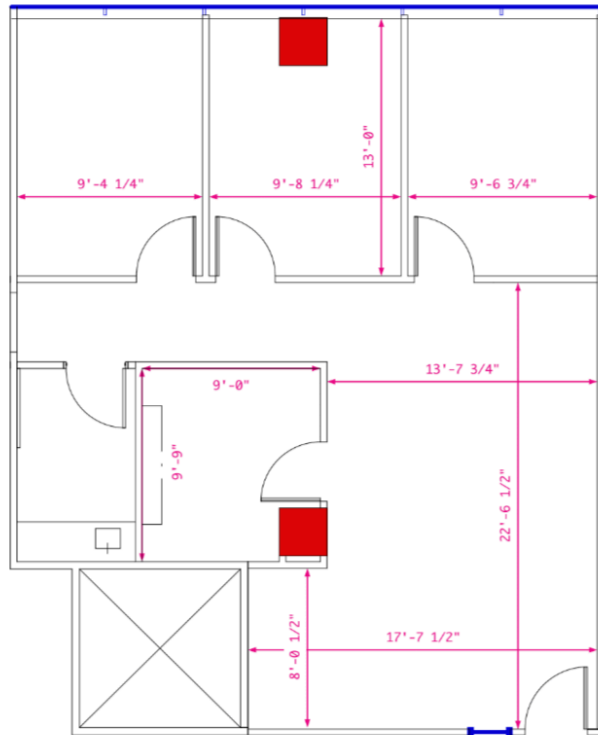

SUITE 325
1,152 RSF
AVAILABLE

1,152 sq. ft. available for lease
14114 N. Dallas Parkway – Suite 325

For Leasing Information Contact:
Asa Reilly
Good Signature Management
(214) 752-0205
Asa@goodsignature.com
www.goodsignature.com
