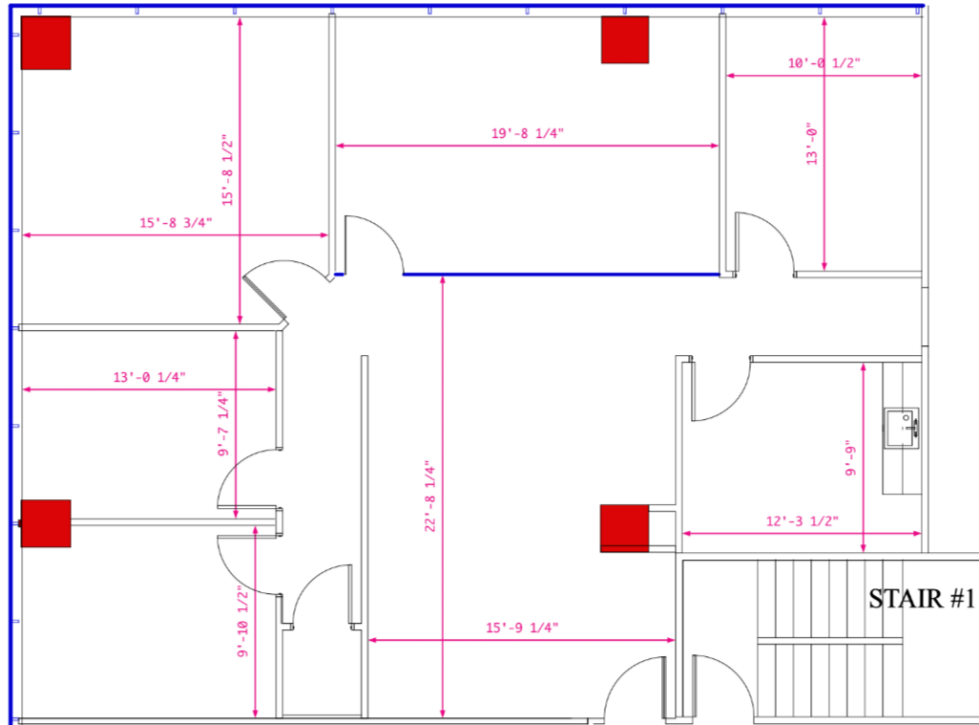

SUITE 320
1,887 RSF
AVAILABLE

1,887 sq. ft. available for lease
14114 N. Dallas Parkway – Suite 320

For Leasing Information Contact:
Asa Reilly
Good Signature Management
(214) 752-0205
Asa@goodsignature.com
www.goodsignature.com
