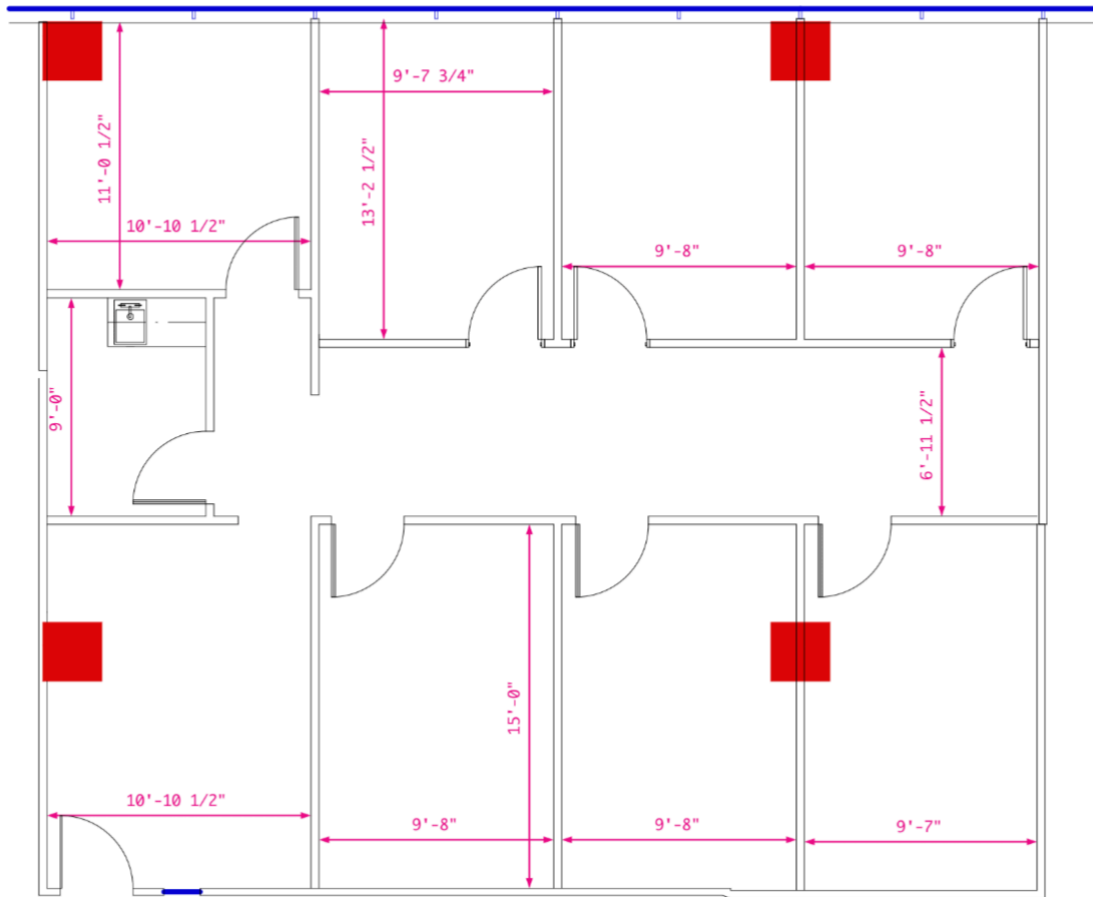

SUITE 250 1,754 RSF

1,754 sq. ft. available for lease
14114 N. Dallas Parkway – Suite 250

For Leasing Information Contact:
Asa Reilly
Good Signature Management
(214) 752-0205
Asa@goodsignature.com
www.goodsignature.com