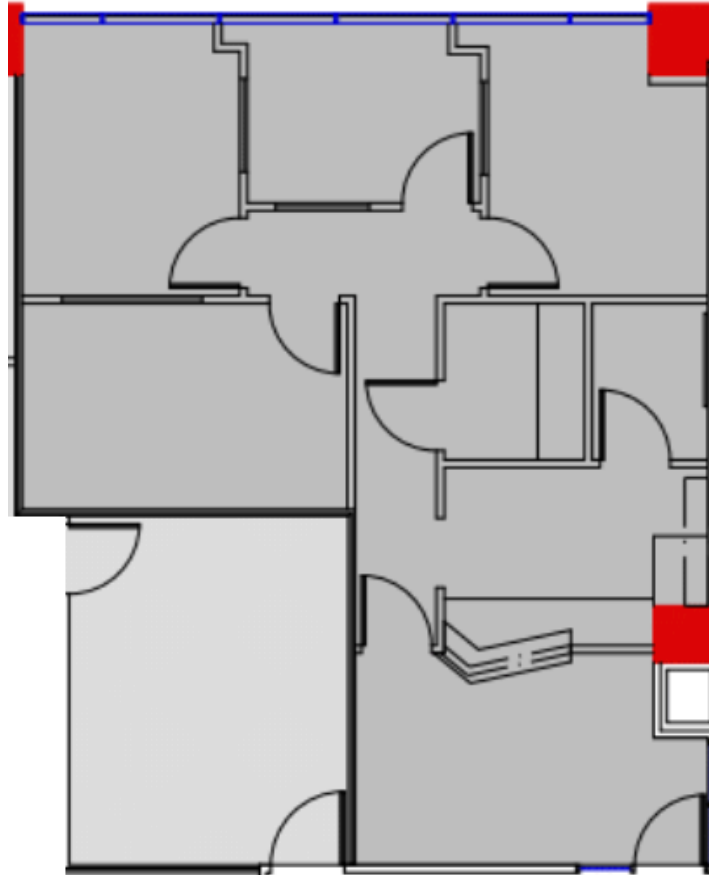

SUITE 160  
1,001 RSF  
OCCUPIED

Suite 160 - 1,001 sq. ft. available for lease  
14114 N. Dallas Parkway

---

For Leasing Information Contact:  
Asa Reilly  
Good Signature Management  
(214) 752-0205  
[Asa@goodsignature.com](mailto:Asa@goodsignature.com)  
[www.goodsignature.com](http://www.goodsignature.com)